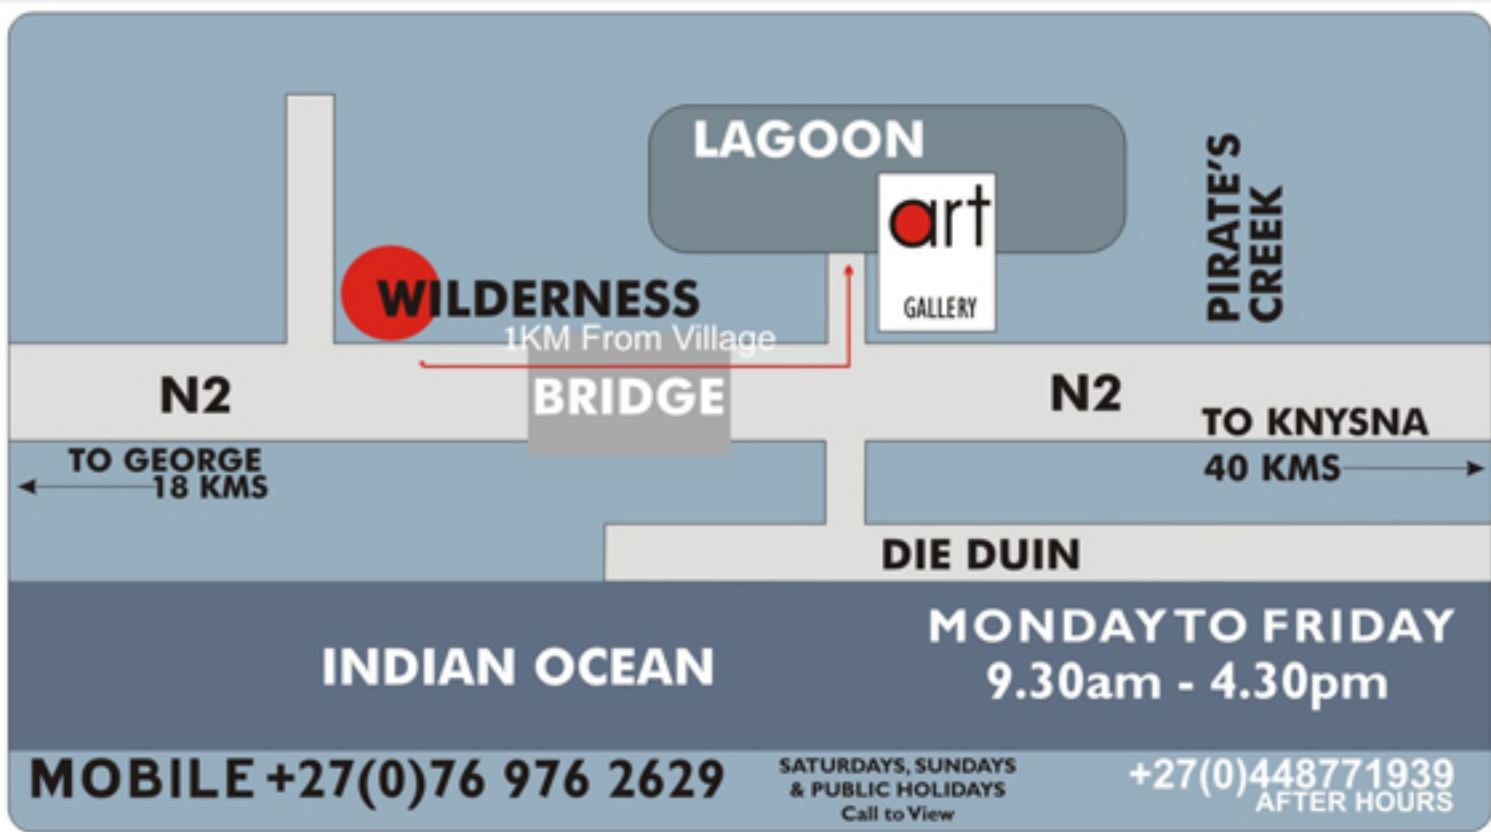

art GALLERY

Originals & Prints By Peter Pharoah

10th Avenue - Wilderness
(1km from the village)

info@fine-art.co.za

www.fine-art.co.za

+27(0)76 976 2629

ABSTRACT TRIBAL WILDLIFE

MOBILE +27(0)76 976 2629